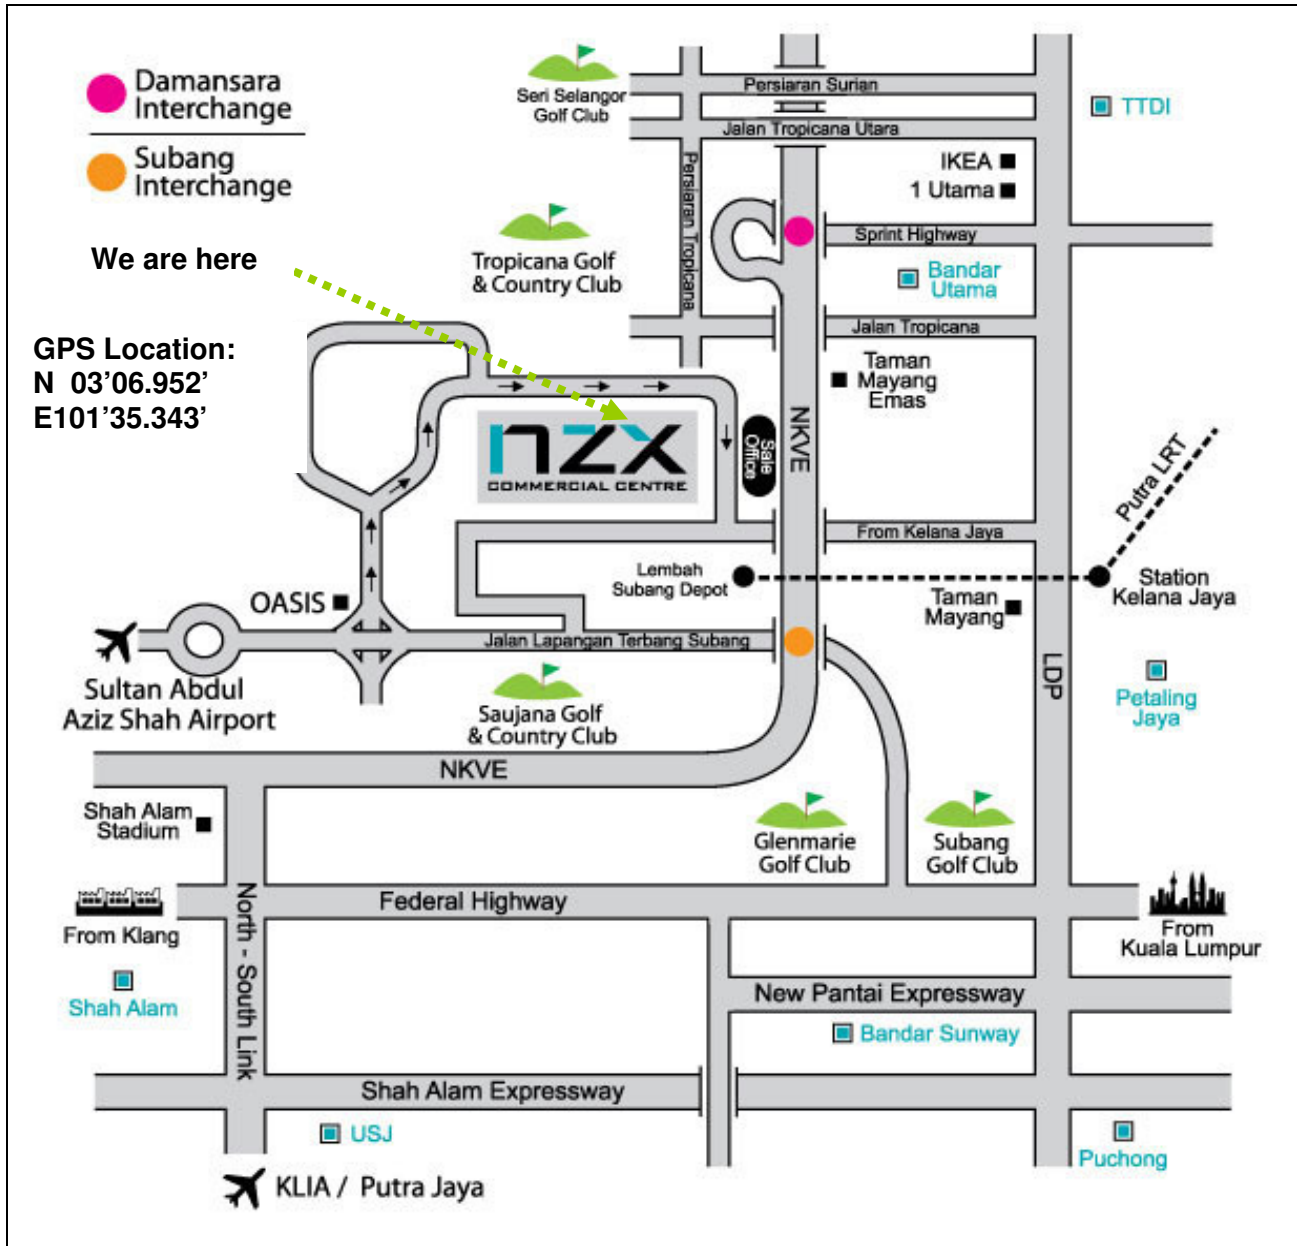

LOCATION MAP

EXELITE RESOURCES SDN BHD

EXELITE RESOURCES SDN BHD (787718-U)
Unit 97-2, 2nd Floor,
NZX Commercial Centre,
Jalan PJU 1A/ 41B, PJU 1A, Ara Jaya,
47301 Petaling Jaya,
Selangor Darul Ehsan, Malaysia.